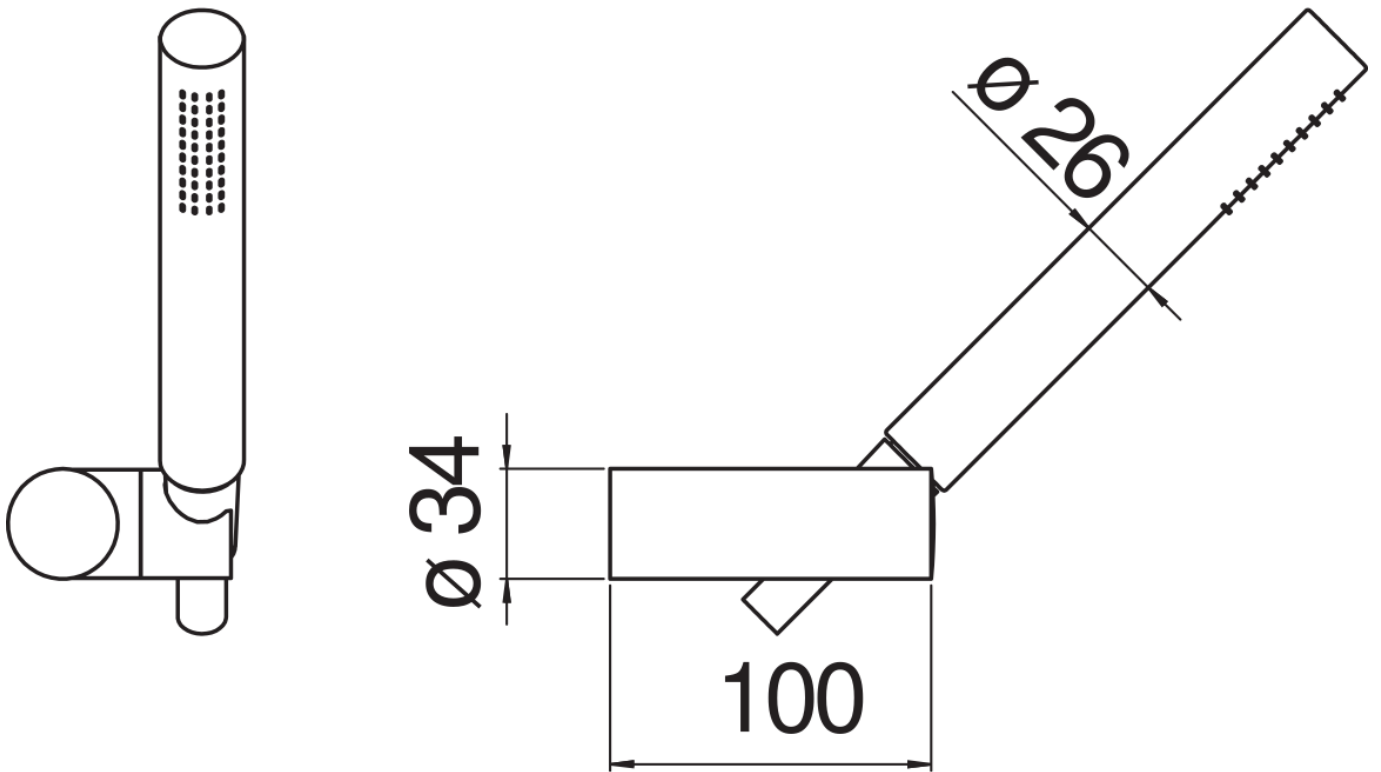

SPECIFICATIONS

Shower set

Diamond smoke PVD

Adjustable hand shower support

Single jet hand shower and 150 cm hose

Packaging: 24 x 25 x 8 cm / 0,0048 m³ / 0,64 kg

FLOW RATE DIAGRAM: HOT/COLD WATER